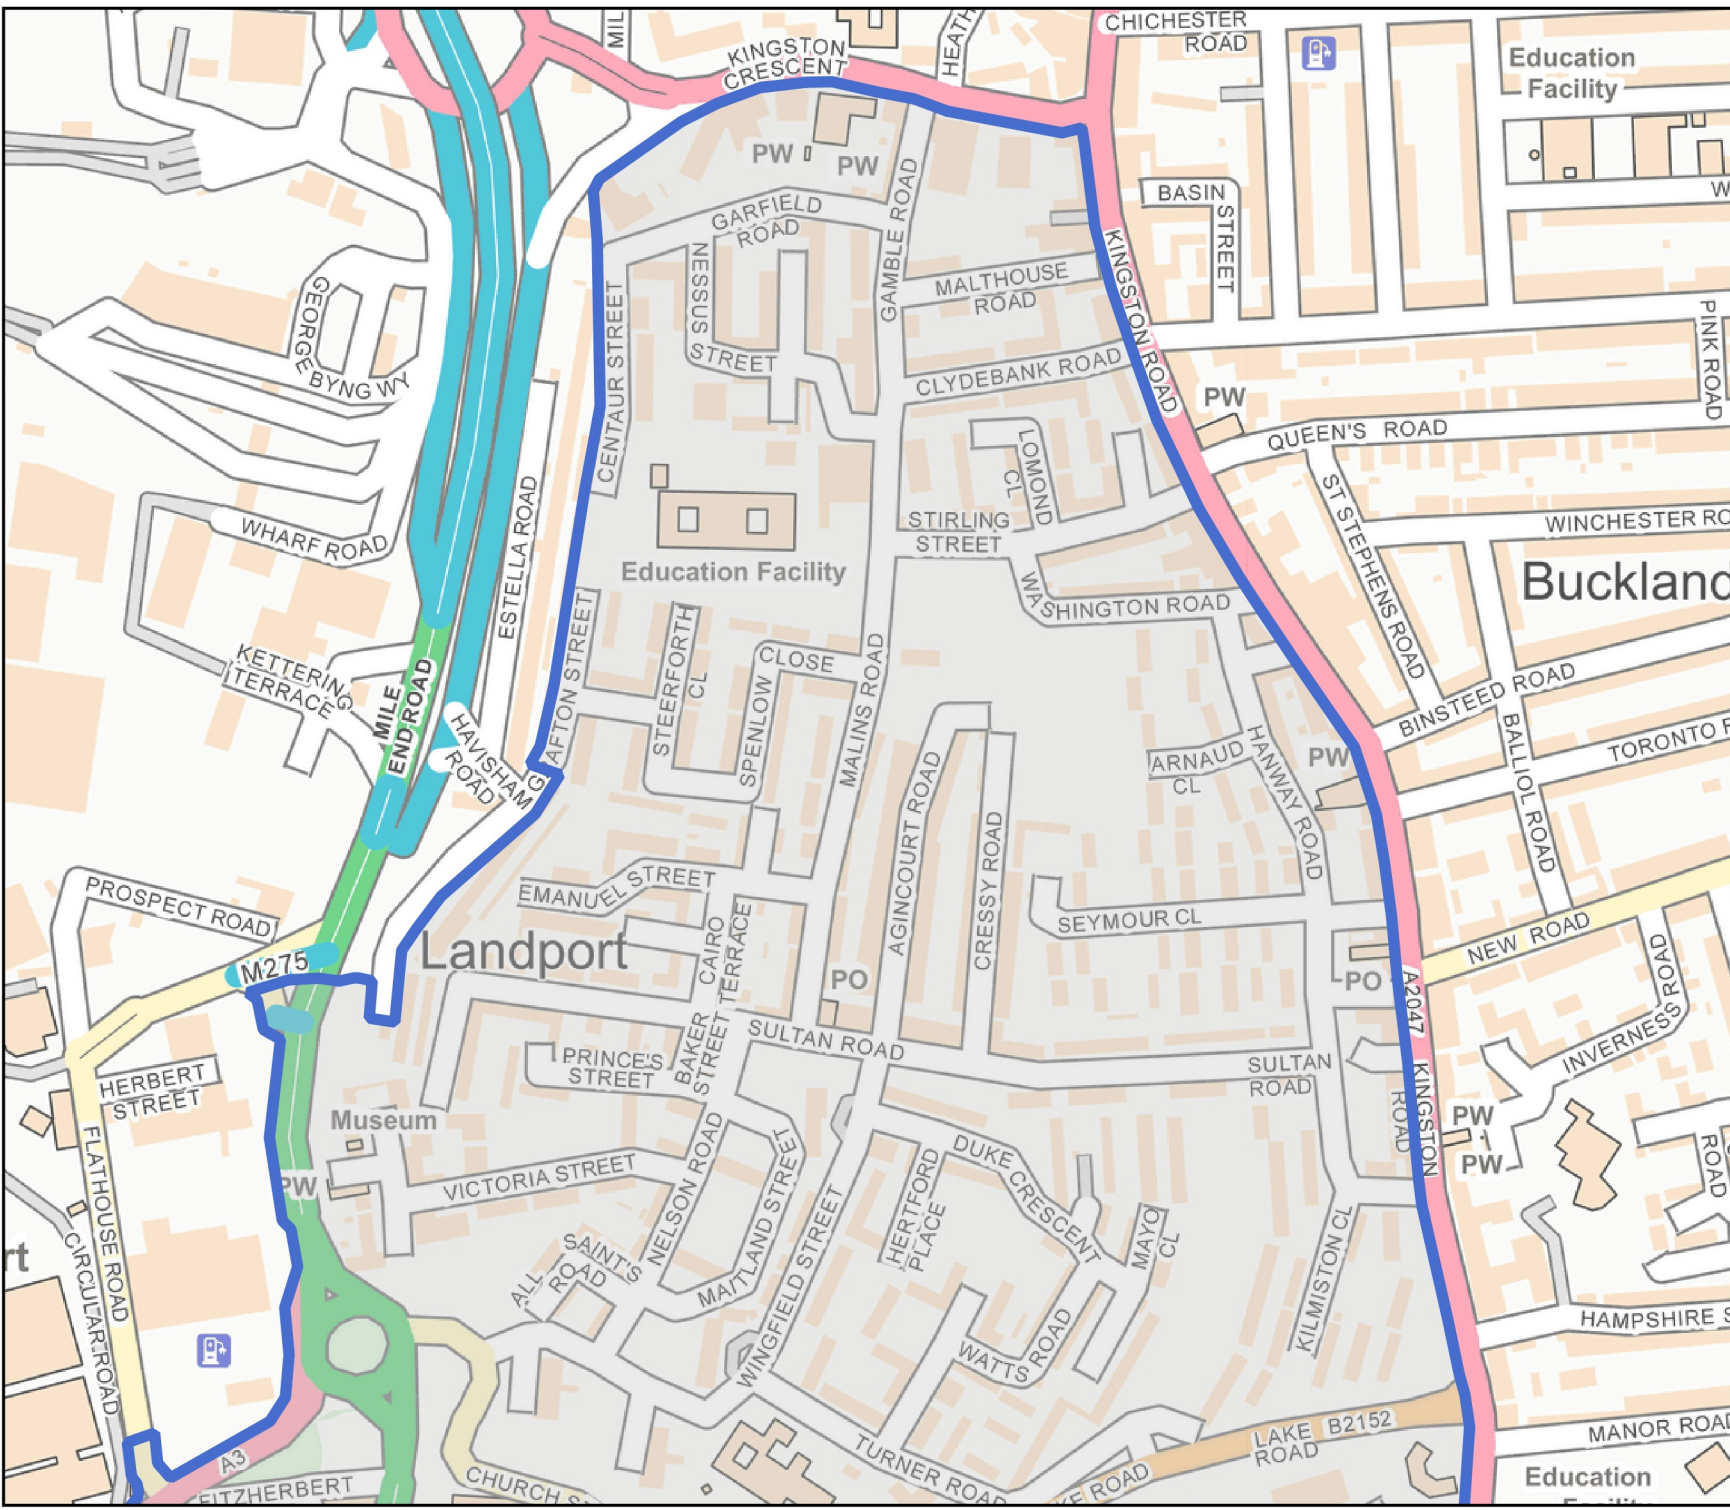

## Legend

 Clean Air Zone

See the corresponding map for further detail.

0 250 500 m

**TRANSPORT ACT 2000  
Portsmouth Clean Air  
Zone Charging Order  
2021 ("the Order")**

The deposited plans are defined in article 1 of the Schedule to the Order

**Clean Air Zone  
Boundary Plan**

**Map 1**

**Legend**

 Clean Air Zone

**TRANSPORT ACT 2000  
Portsmouth Clean Air  
Zone Charging Order  
2021 ("the Order")**

The deposited plans are defined in article 1 of the Schedule to the Order