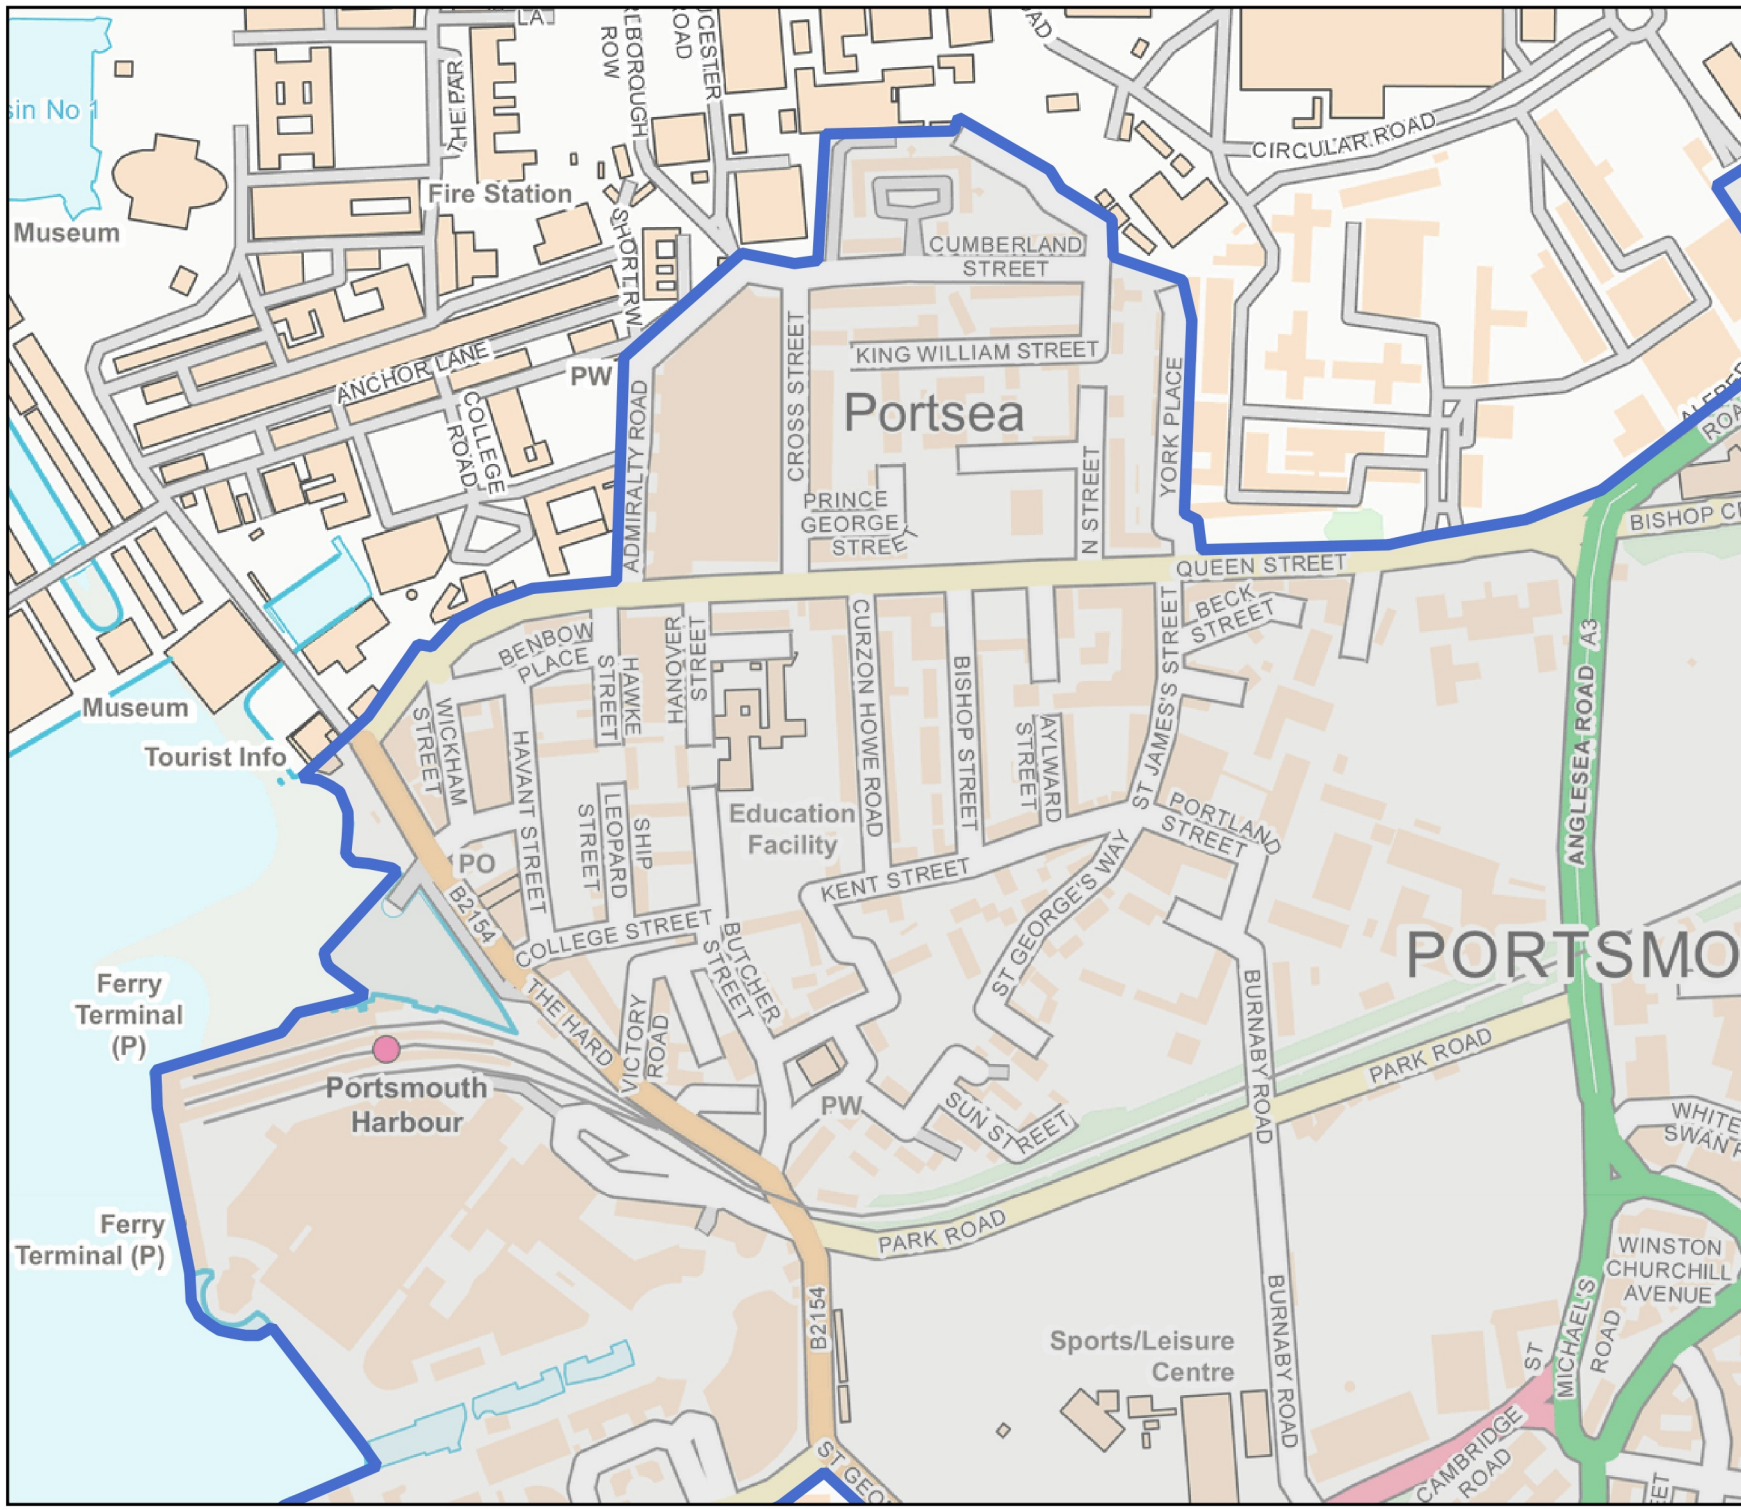

The deposited plans are defined in article 1 of the Schedule to the Order

**Clean Air Zone  
Boundary Plan**

**Map 4**

**N**

**Legend**

 Clean Air Zone

0 100 200 m

Contains OS Data @ Crown Copyright 2021

### Clean Air Zone Boundary Plan