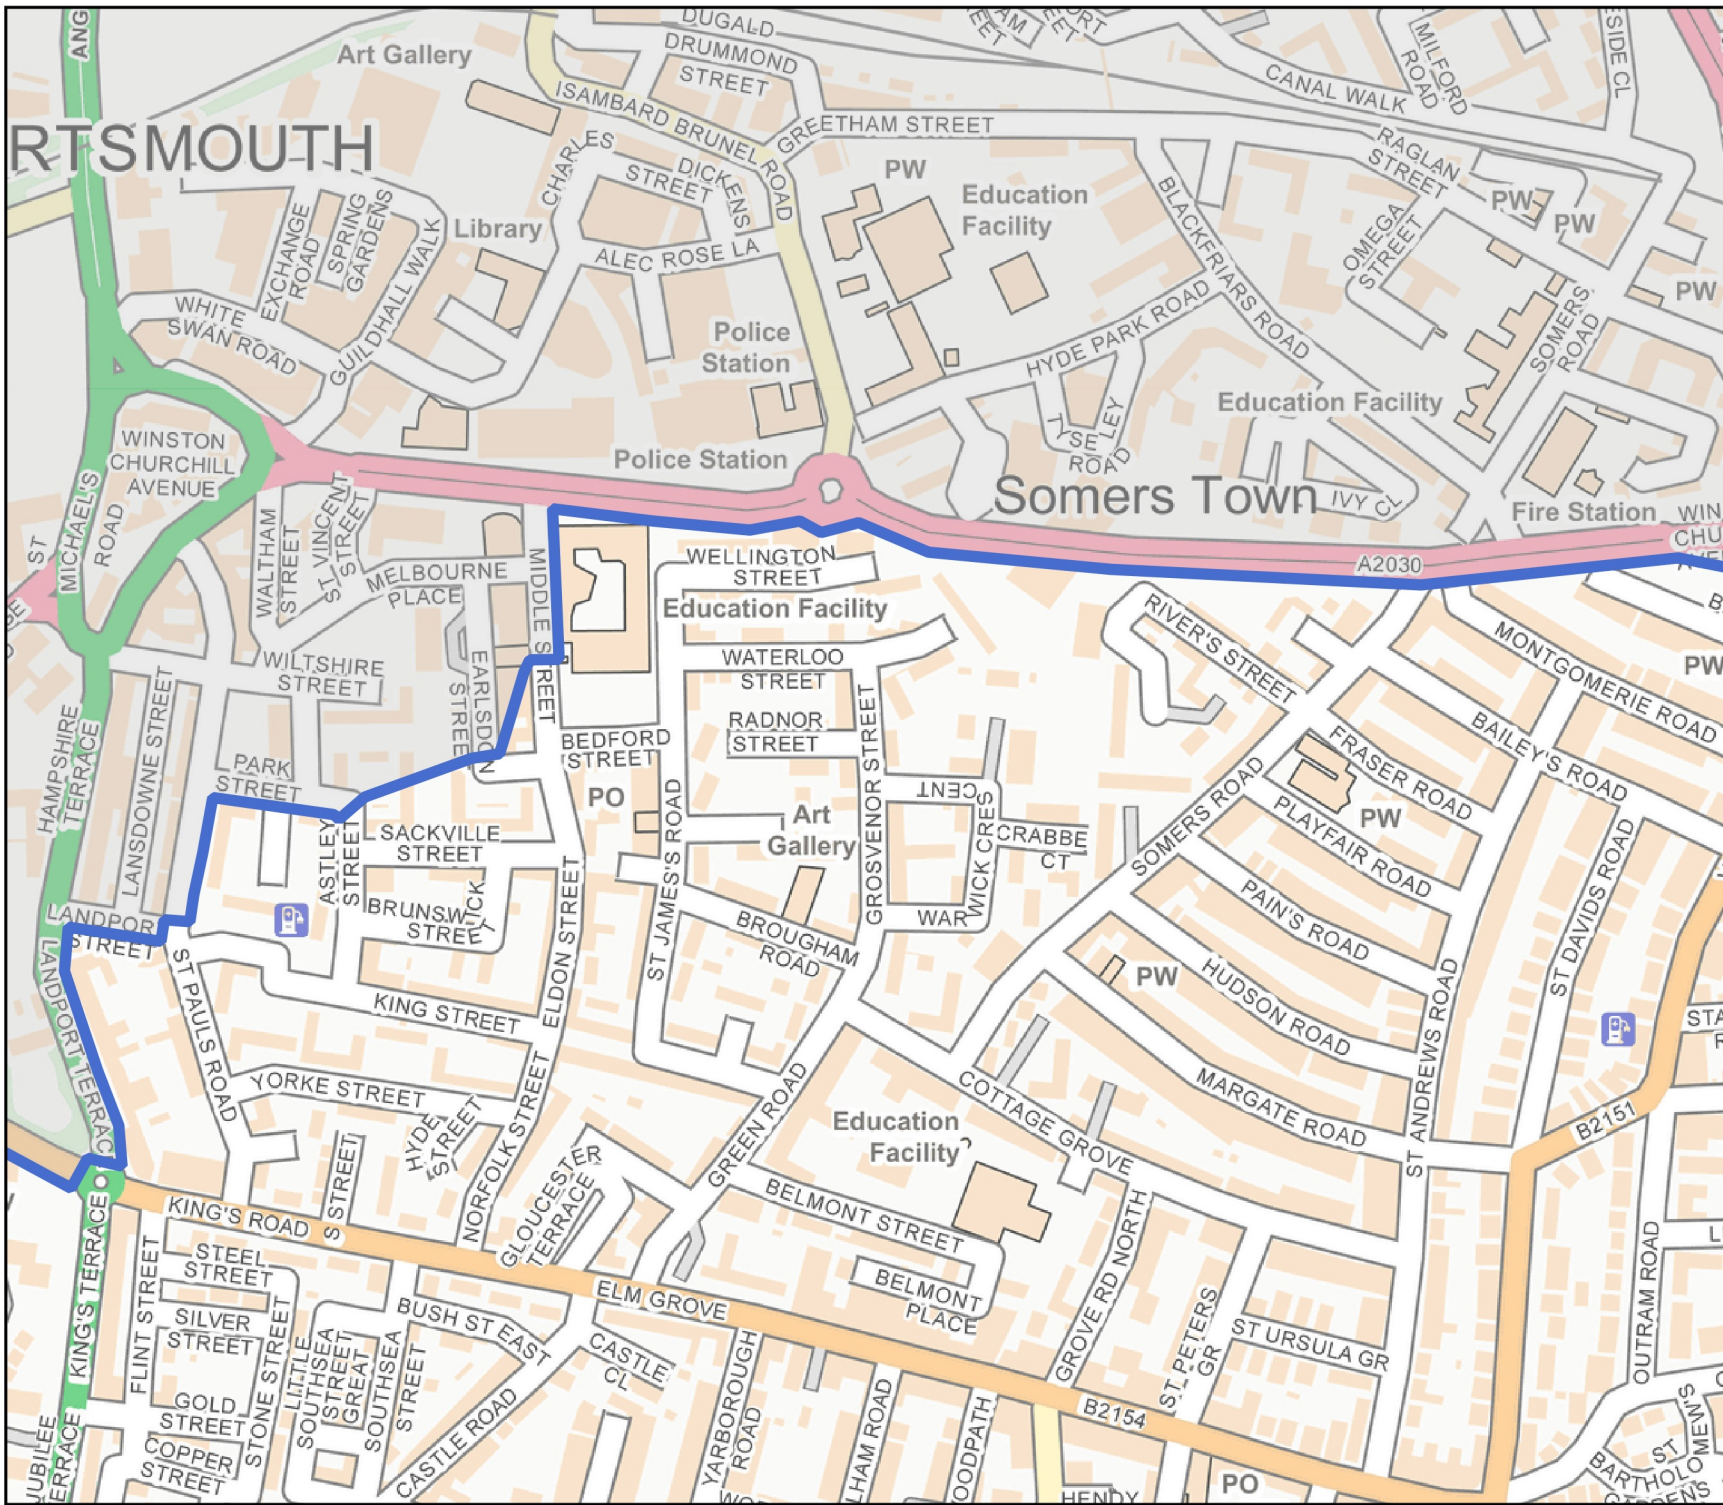

### Map 5

**Clean Air Zone  
Boundary Plan**

**Map 6**

**Legend**

 Clean Air Zone

0 100 200 m

Contains OS Data @ Crown Copyright 2021

TRANSPORT ACT 2000  
 Portsmouth Clean Air  
 Zone Charging Order  
 2021 ("the Order")

### Map 7