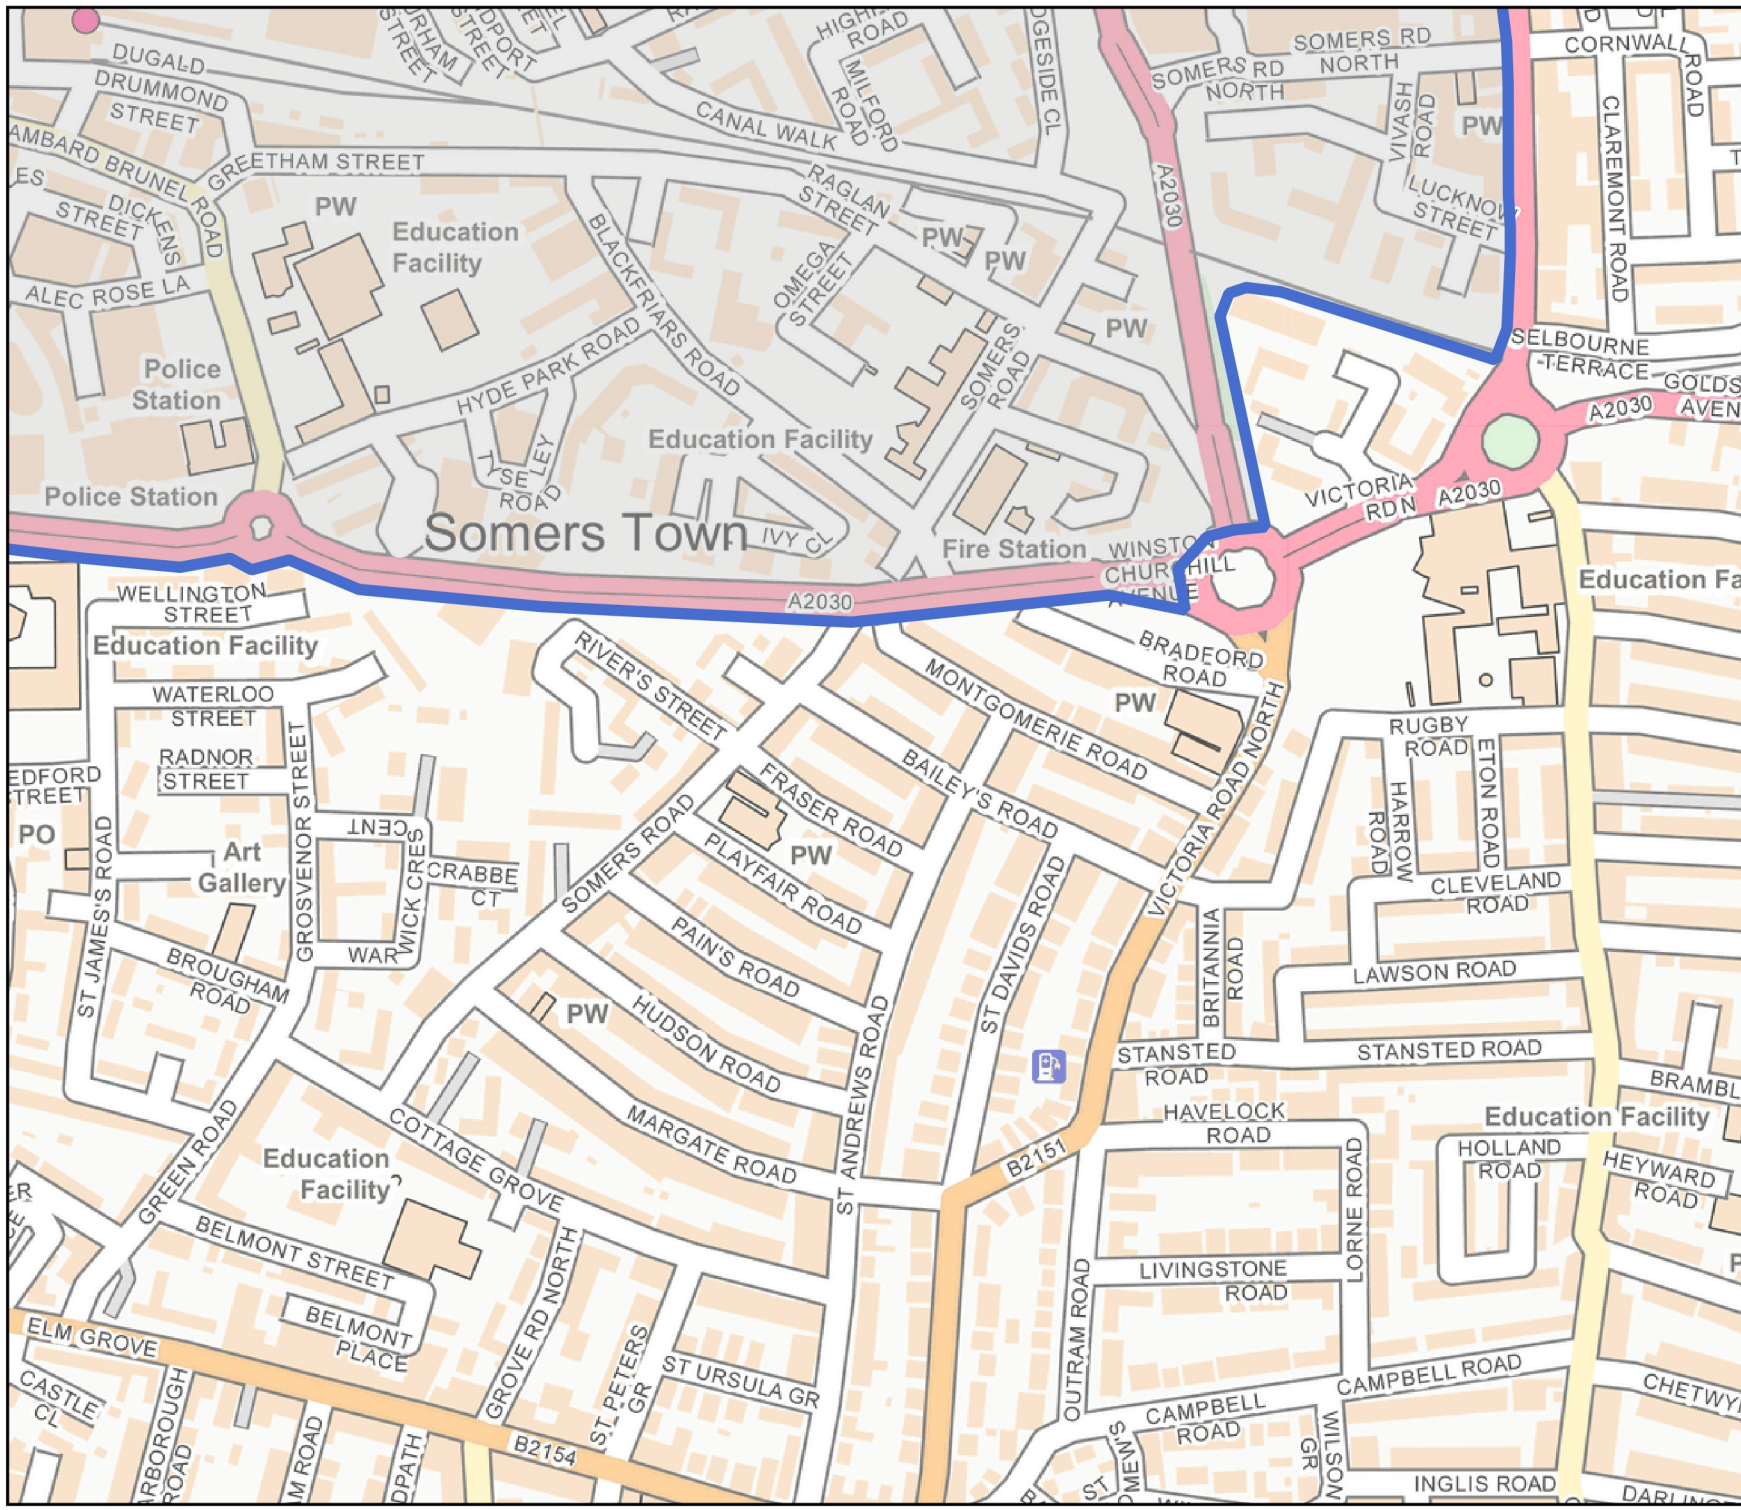

**Clean Air Zone  
Boundary Plan**

**Map 2**

**Legend**

 Clean Air Zone

0 100 200 m

Contains OS Data @ Crown Copyright 2021

**TRANSPORT ACT 2000  
 Portsmouth Clean Air  
 Zone Charging Order  
 2021 ("the Order")**